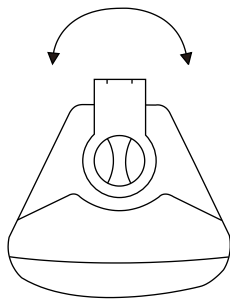

Wall Mount Speaker (Dampproof)

T-776H

340mm

220mm

225mm

Model	T-776H
Power Taps @100V	5W, 10W, 20W, 40W
Power Taps @70V	2.5W, 5W, 10W, 20W, 40W
Transformer Impedance	2KΩ/1KΩ/500Ω/250Ω/125Ω
Input	70V/100V/8Ω
SPL(1W/1M)	89dB
Max. SPL (Rated W/1M)	105dB
Frequency Response (-10dB)	80Hz -20KHz
Finish	Baffle: ABS, Black/White Grille: Steel, Black/White
Speaker Driver	6" x 1 1.5" x 1
Dimensions	340 x 220 x 225mm
Weight	4.1kg
Mounting	With mounting bracket fixed by screw