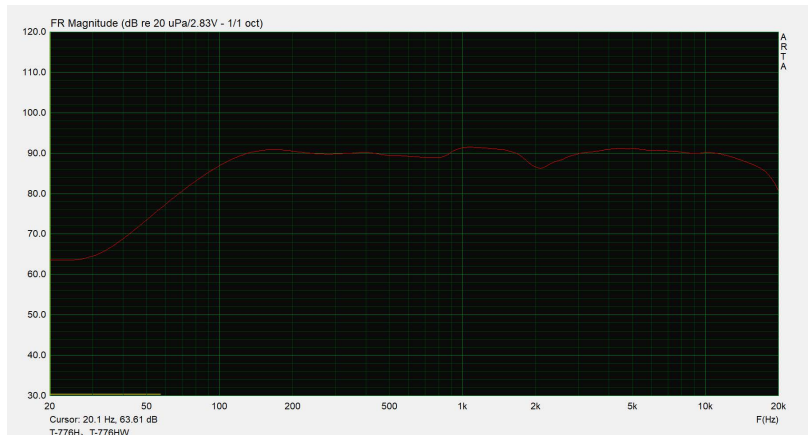

Wall Mount Speaker (Dampproof)

T-776H

340mm

220mm

225mm

Model	T-776H
Power Taps @100V	5W, 10W, 20W, 40W
Power Taps @70V	2.5W, 5W, 10W, 20W, 40W
Transformer Impedance	2KΩ/1KΩ/500Ω/250Ω/125Ω
Input	70V/100V/8Ω
SPL(1W/1M)	89dB
Max. SPL (Rated W/1M)	105dB
Frequency Response (-10dB)	80Hz -20KHz
Finish	Baffle: ABS, Black/White Grille: Steel, Black/White
Speaker Driver	6" x 1 1.5" x 1
Dimensions	340 x 220 x 225mm
Weight	4.1kg
Mounting	With mounting bracket fixed by screw